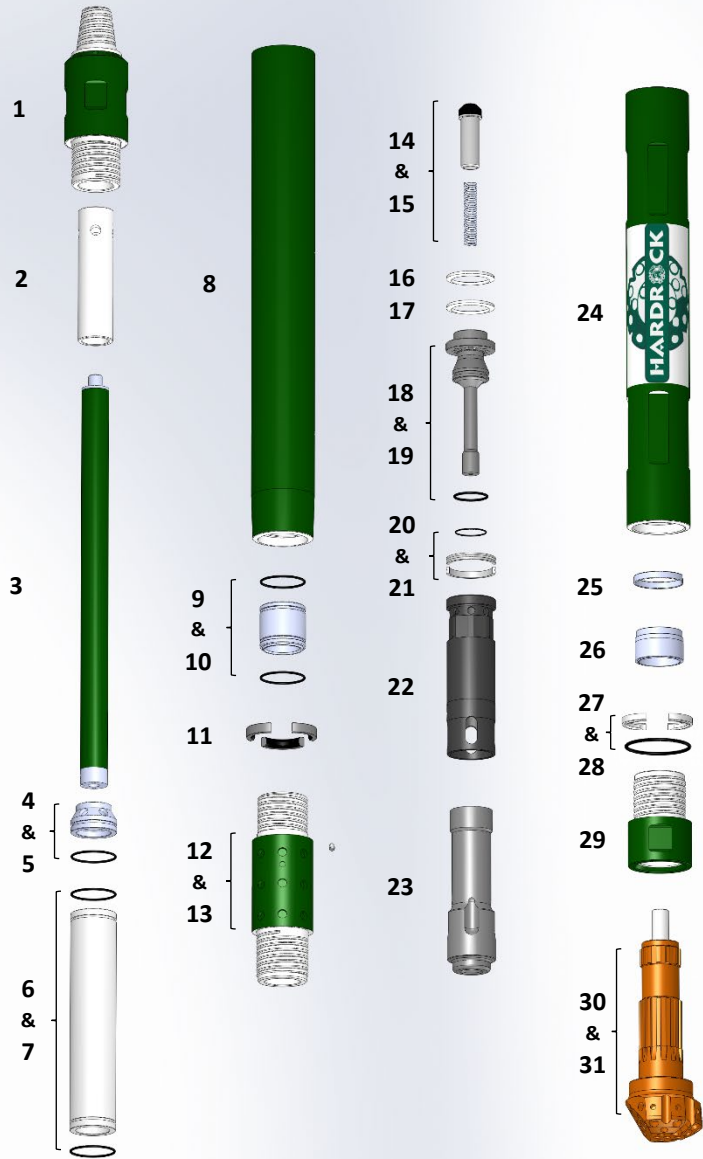

### Hardrock HDD 50 Parts List

Item	Description	Part no.	QTY.
<b>Sonde Housing Assembly</b>		<b>HRHDD50SA</b>	
1	Sonde Housing Backhead	HRHDD50BKH1	1
2	Sonde Spacer	HRHDD50SSP1	1
3	DCI Sonde Carriage	HR585	1
4	Diverter	HRHDD50DIV1	1
5	Diverter O Ring	HROR561	1
6	Sealing Sleeve	HRHDD56SSL1	1
7	Sealing Sleeve O Rings	HROR561	2
8	Sonde Housing Sleeve	HRHDD50SHS1	1
9	Carriage Guide	HRHDD56CG1	1
10	Carriage Guide O Rings	HROR561	2
11	Sonde Seating Ring	HRHDD50SSR1	1
<b>Hammer Housing Assembly</b>		<b>HRHDD50HA</b>	
12	Bent Sub 2 Degree	HRHDD50BS2	1
13	Locating Pin	HRHDD50LP1	1
14	Check Valve	HRHDD567CV1	1
15	Check Valve Spring	HRHDDCVS1	1
16	Steel Make-up Ring	HRHDD50SMU1	1
17	Lock Ring	HRHDD50LR1	1
18	Air Distributor	HRHDD50DIS1	1
19	Air Distributor O Ring	HROR501	1
20	Seating Ring	HRHDD50SR1	1
21	Seating Ring O Ring	HROR451	1
22	Inner Cylinder	HRHDD50IC1	1
23	Piston	HRHDD50PIS10	1
24	Hammer Housing Sleeve	HRHDD50HHS1	1
25	Piston Retaining Ring	HRHDD50PRR1	1
26	Aligner	HRHDD50ALI1	1
27	Bit Retaining Ring	HRHDD50BRR1	1
28	Bit Retaining Ring O Ring	HROR451	1
29	Chuck	HRHDD50CK1	1
30	Blow Tube	HRHDD50BLW1	1
31	Slant Bit	HRHDD50SBIT1	1