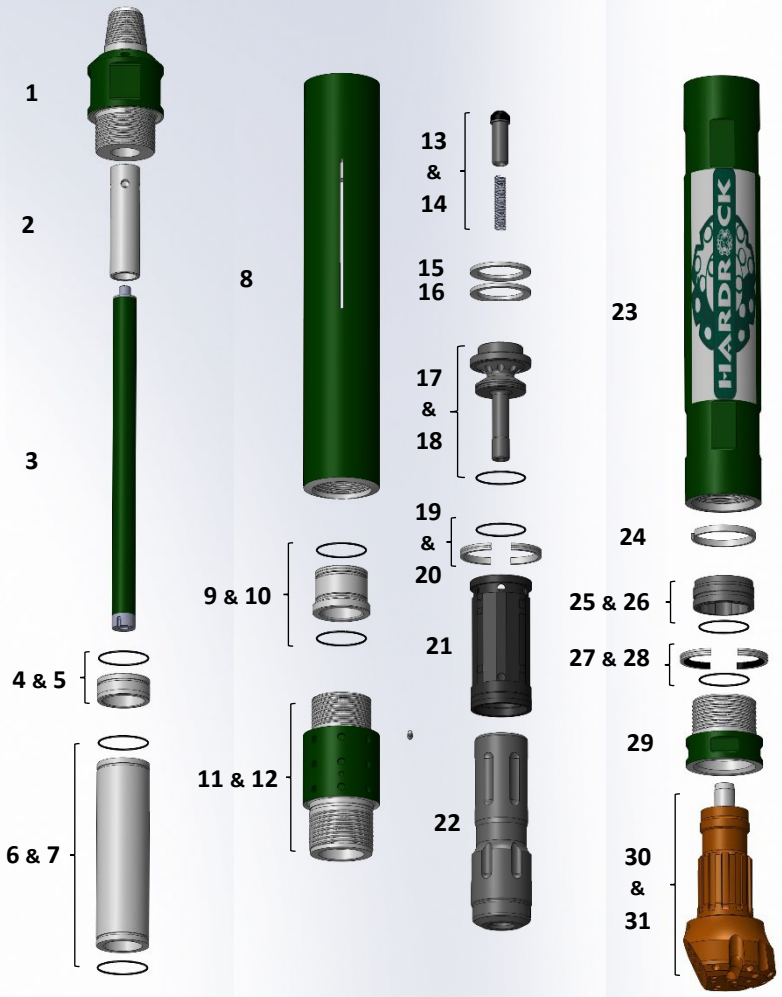

Hardrock HDD 70 Parts List

Item	Description	Part no.	QTY.
Sonde Housing Assembly		HRHDD70SA	
1	Sonde Housing Backhead	HRHDD70BKH1	1
2	Sonde Spacer	HRHDD70SSP1	1
3	DCI Sonde Carriage	HR585	1
4	Diverter	HRHDD70DIV1	1
5	Diverter O Ring	HROR701	1
6	Sealing Sleeve	HRHDD70SSL1	1
7	Sealing Sleeve O Rings	HROR701	2
8	Sonde Housing Sleeve	HRHDD70SHS1	1
9	Carriage Guide	HRHDD70CG1	1
10	Carriage Guide O Rings	HROR701	2
Hammer Housing Assembly		HRHDD70HA	
11	Bent Sub 2 Degree	HRHDD70BS2	1
12	Locating Pin	HRHDD70LP1	1
13	Check Valve	HRHDD567CV1	1
14	Check Valve Spring	HRHDDCVS1	1
15	Steel Make-up Ring	HRHDD70SMU1	1
16	Lock Ring	HRHDD70LR1	1
17	Air Distributor	HRHDD70DIS1	1
18	Air Distributor O Ring	HROR701	1
19	Seating Ring	HRHDD70SR1	1
20	Seating Ring O Ring	HROR671	1
21	Inner Cylinder	HRHDD70IC1	1
22	Piston	HRHDD70PIS10	1
23	Hammer Housing Sleeve	HRHDD70HHS1	1
24	Piston Retaining Ring	HRHDD70PRR1	1
25	Aligner	HRHDD70ALI1	1
26	Aligner O Ring	HROR701	1
27	Bit Retaining Ring	HRHDD70BRR1	1
28	Bit Retaining Ring O Ring	HROR671	1
29	Chuck	HRHDD70CK1	1
30	Blow Tube	HRHDD70BLW1	1
31	Slant Bit	HRHDD70SBIT1	1